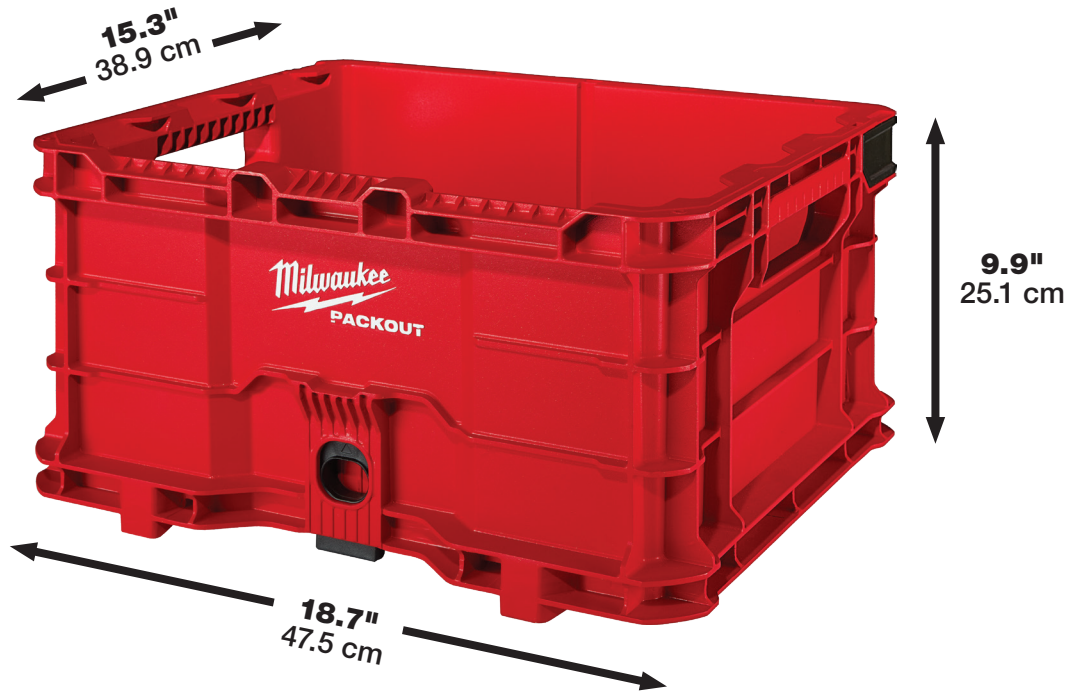

PACKOUT™ MODULAR STORAGE SYSTEM

CRATE

48-22-8440

**STACK
OR HANG**

**IMPACT
RESISTANT**

**50 LBS
CAPACITY**

Divider
48-22-8040