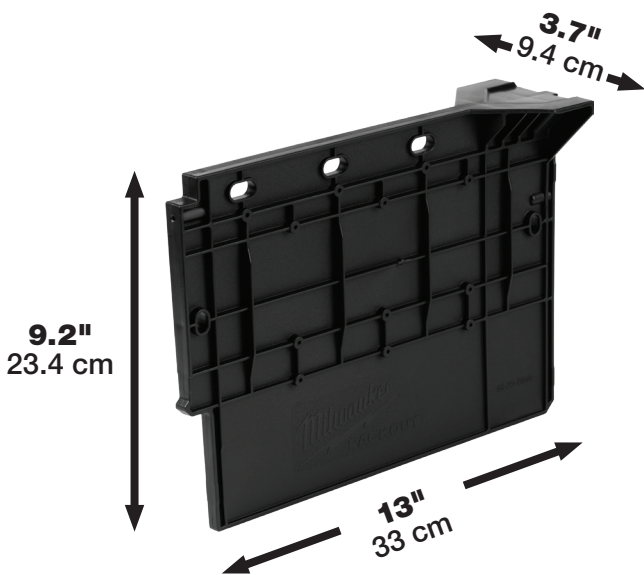

PACKOUT™ MODULAR STORAGE SYSTEM

CRATE

48-22-8440

**STACK
OR HANG**

**IMPACT
RESISTANT**

**50 LBS
CAPACITY**

Divider
48-22-8040